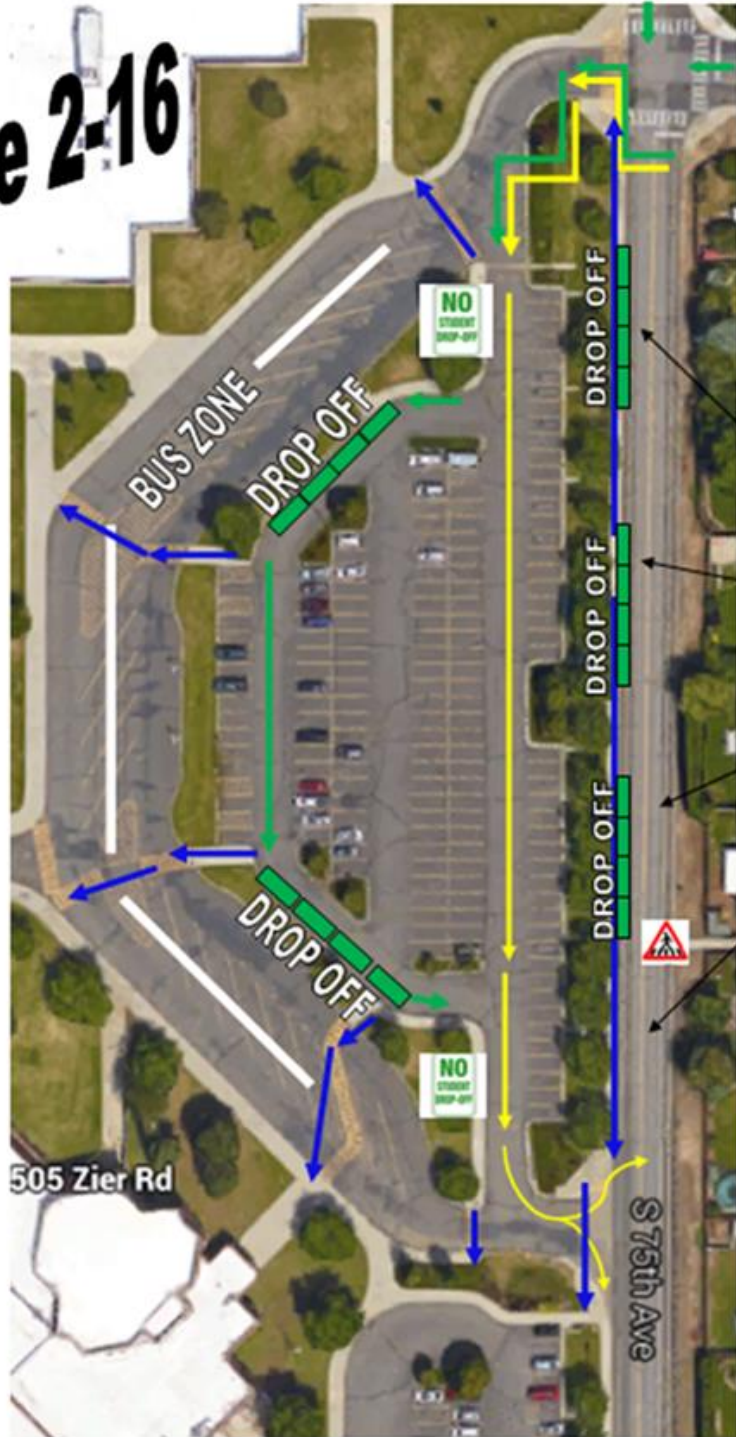

**Effective 2-16**

Pedestrian traffic	
Route to drop off zones	
Through traffic, no drop off	

STUDENT  
DROP OFF  
PICK UP  
LANE

505 Zier Rd

S 75th Ave